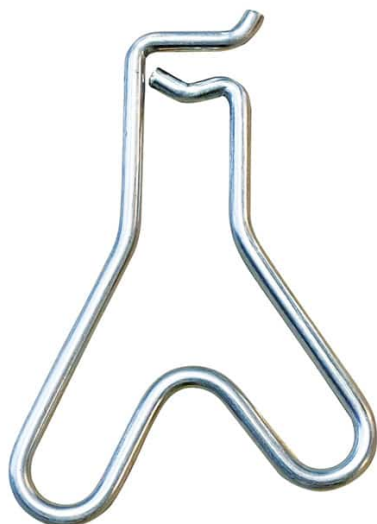

Express.fr product sheet

Downloaded on: 02/06/2026

Metal stand for Express roofing iron Ref. 16248

Reference: 16248

Price: 24,05 € Excl. Tax 28,86 € Incl. Tax

Description

Yes, anything can happen on a building site!

It's with you in mind that we're offering for sale online this new Express reference of our metal support leg for Express roofing irons Cat. No. 16248, which, when sold in pairs, becomes Ref. 16248.

Although it's exceptionally strong, working conditions on a roofing site sometimes make it difficult to keep your roofing iron and this 'grasshopper' support in good condition.